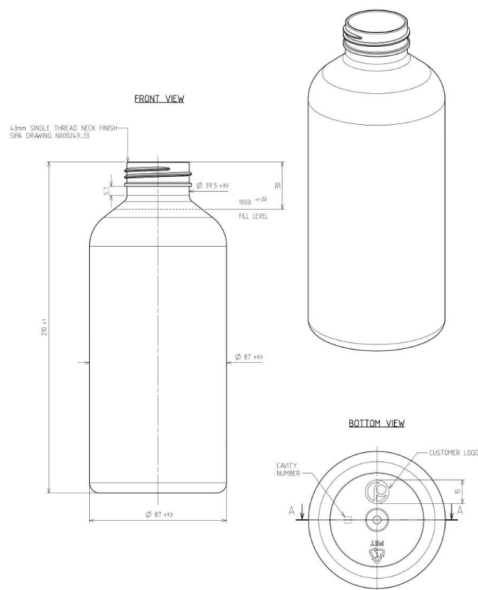

Home Care 1000

General info

Item no. (SKU):	
Family / Range:	MISC
Capacity:	1000ml
Neck:	43/400
Weight:	51
Shape:	Round
Material:	PET
Colour:	All Colours Available
Print Areas:	N/A
Country of Origin:	Lithuania

Packaging Info

Packed in Boxes

Box Dimensions (mm):	594 x 394 x 448
Quantity per box (pcs):	
Boxes per pallet (pcs):	
Quantity per pallet (pcs):	
Net weight (kg):	
Gross weight (kg):	
Pallet height (mm):	2400

Packed in PE bags on trays (Full pallet)

Tray dimensions (mm):	1200 x 800 x 50
Quantity per tray (pcs):	136
Quantity per PE bag (pcs):	56
PE bags per tray (pcs):	2
Trays per pallet (pcs):	11
Quantity per pallet (pcs):	1496
Net weight (kg):	75
Gross weight (kg):	91
Pallet height (mm):	2400